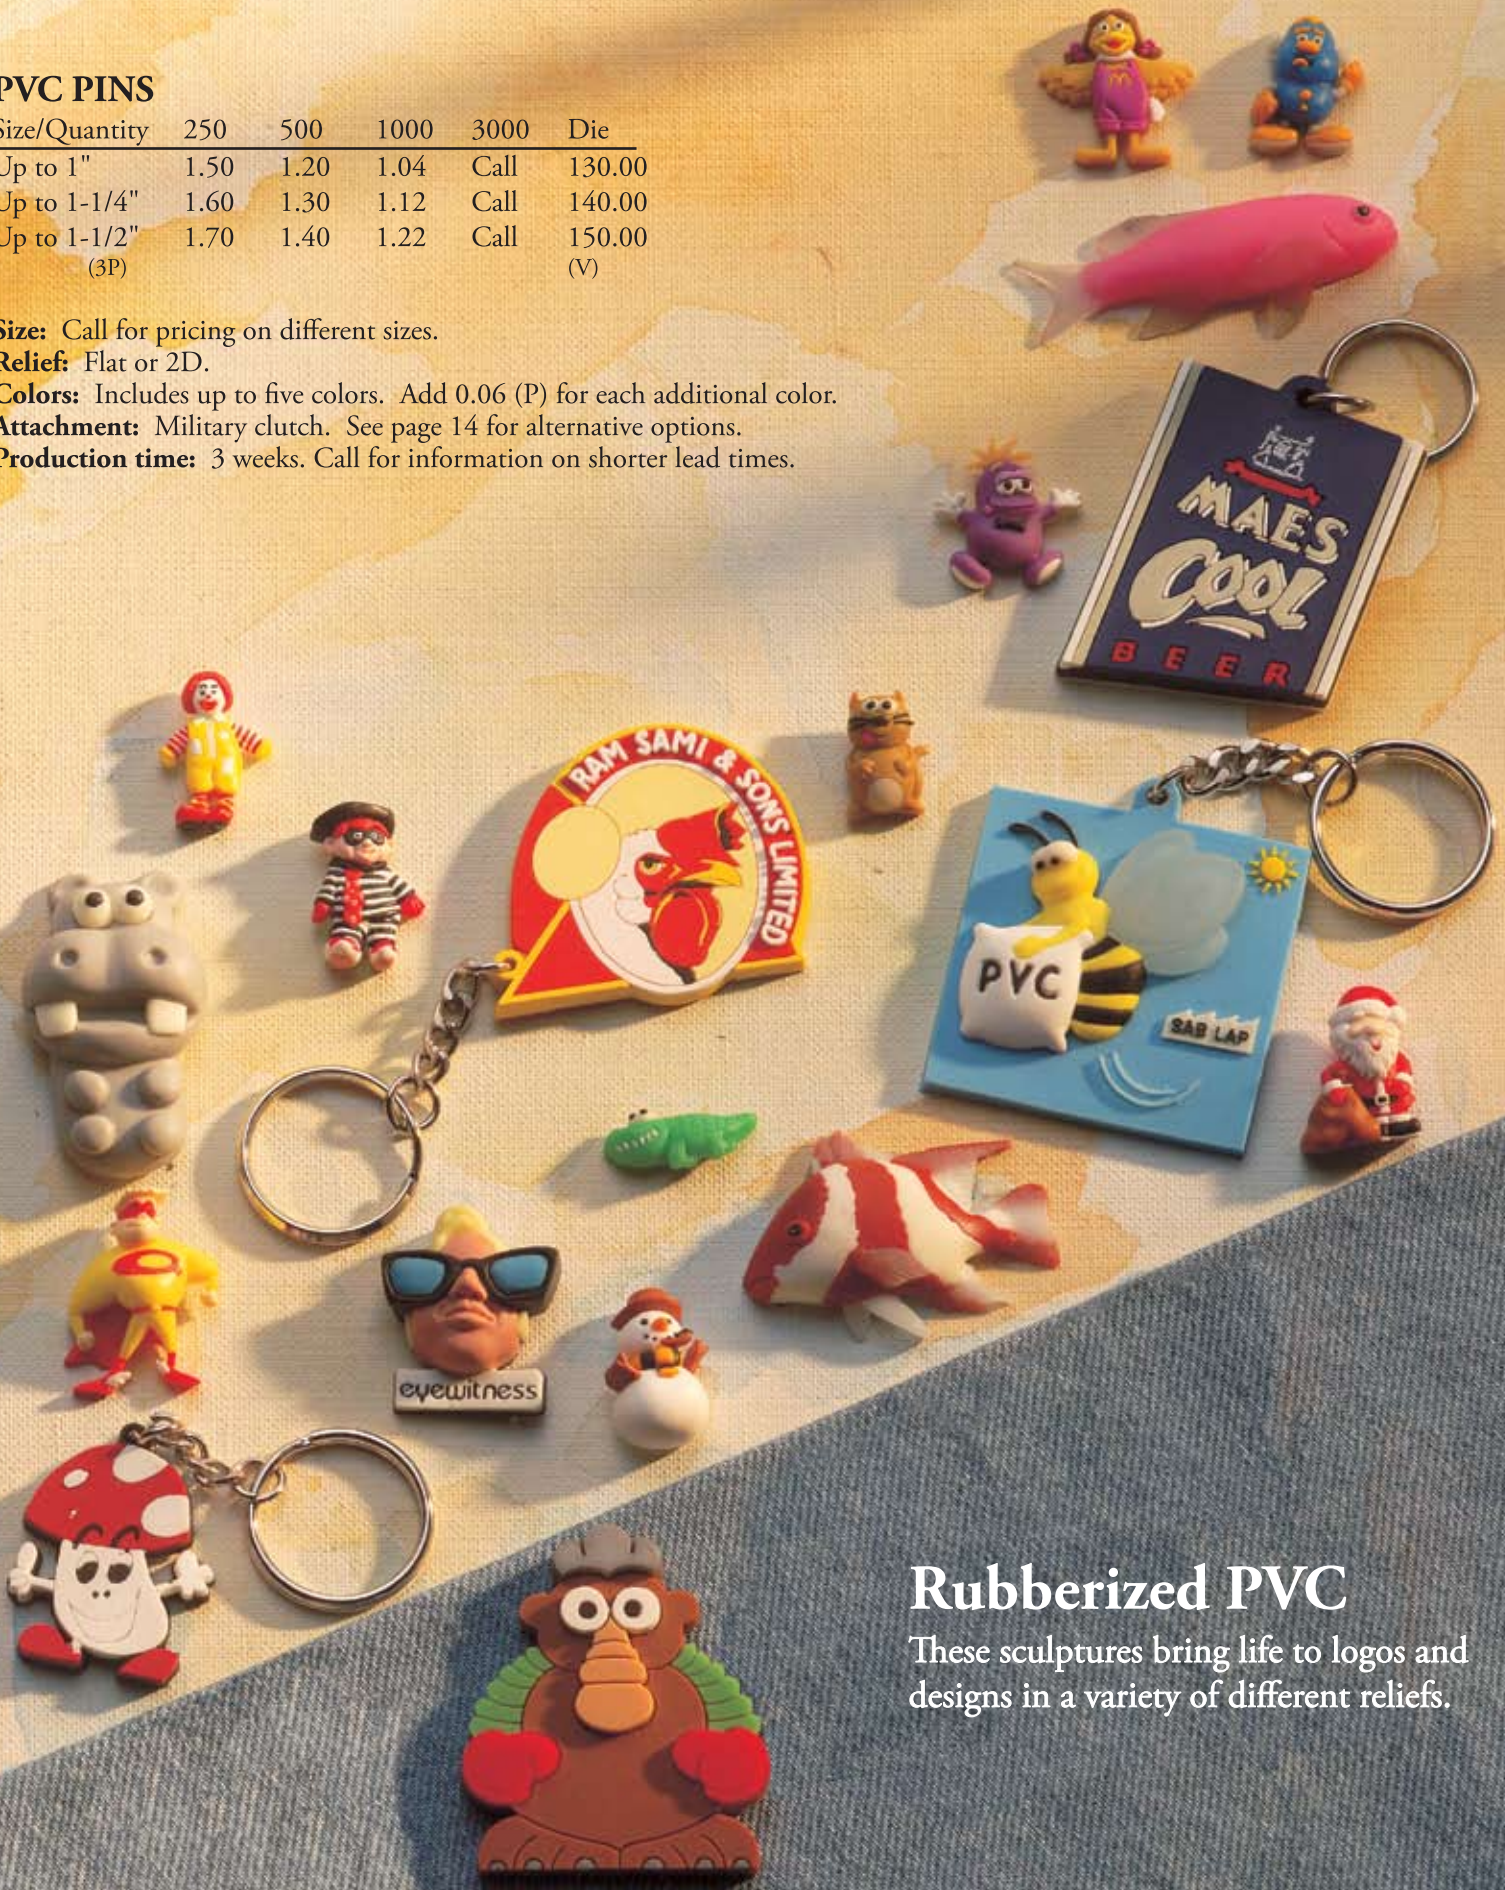

PVC PINS

Size/Quantity	250	500	1000	3000	Die
Up to 1"	1.50	1.20	1.04	Call	130.00
Up to 1-1/4"	1.60	1.30	1.12	Call	140.00
Up to 1-1/2"	1.70	1.40	1.22	Call	150.00
	(3P)				(V)

Size: Call for pricing on different sizes.

Relief: Flat or 2D.

Colors: Includes up to five colors. Add 0.06 (P) for each additional color.

Attachment: Military clutch. See page 14 for alternative options.

Production time: 3 weeks. Call for information on shorter lead times.

Rubberized PVC

These sculptures bring life to logos and designs in a variety of different reliefs.